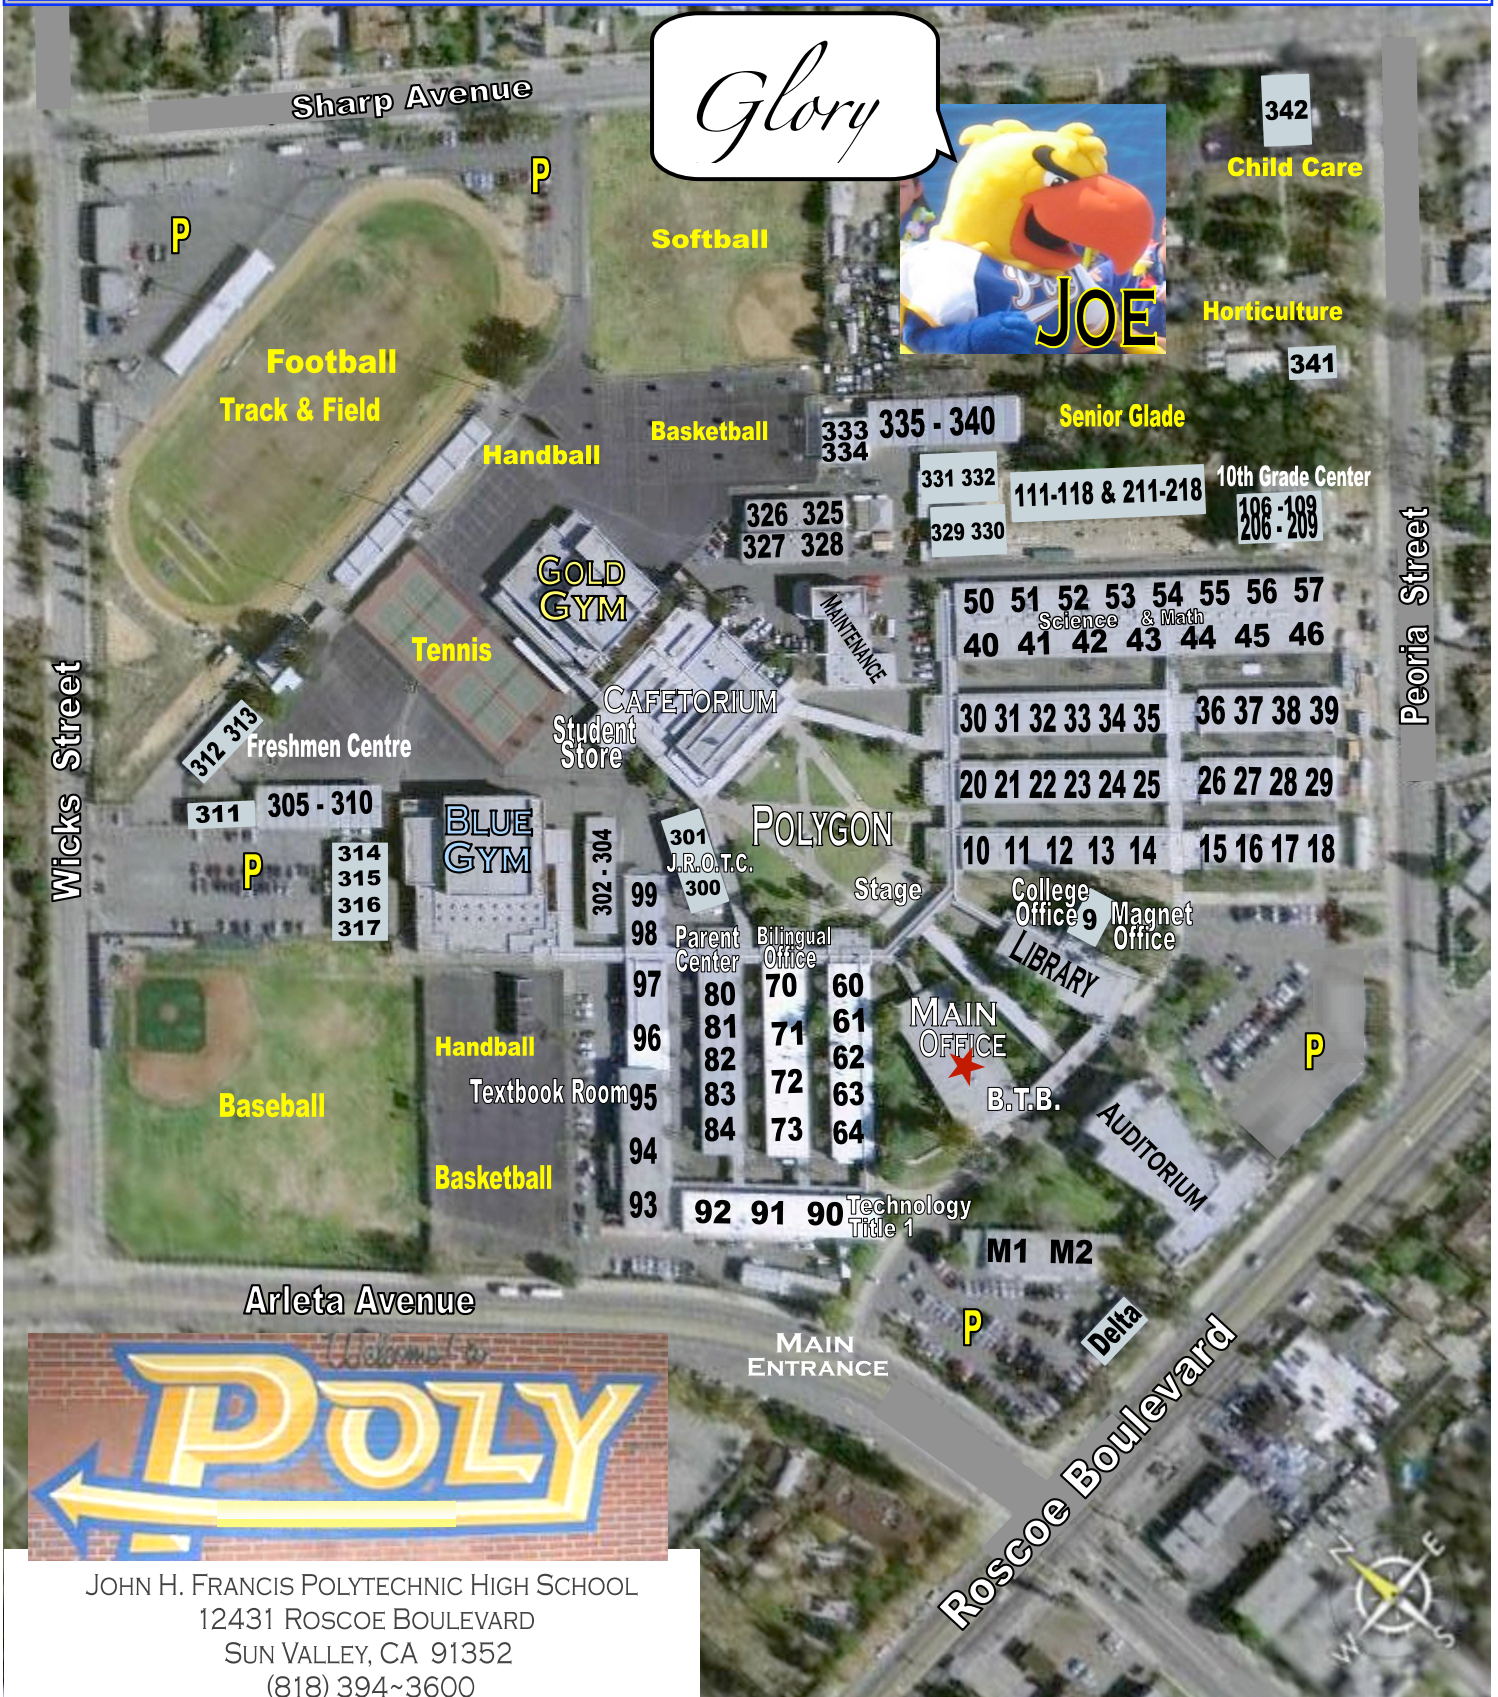

POLYTECHNIC HIGH SCHOOL

JOHN H. FRANCIS POLYTECHNIC HIGH SCHOOL
 12431 ROSCOE BOULEVARD
 SUN VALLEY, CA 91352
 (818) 394~3600