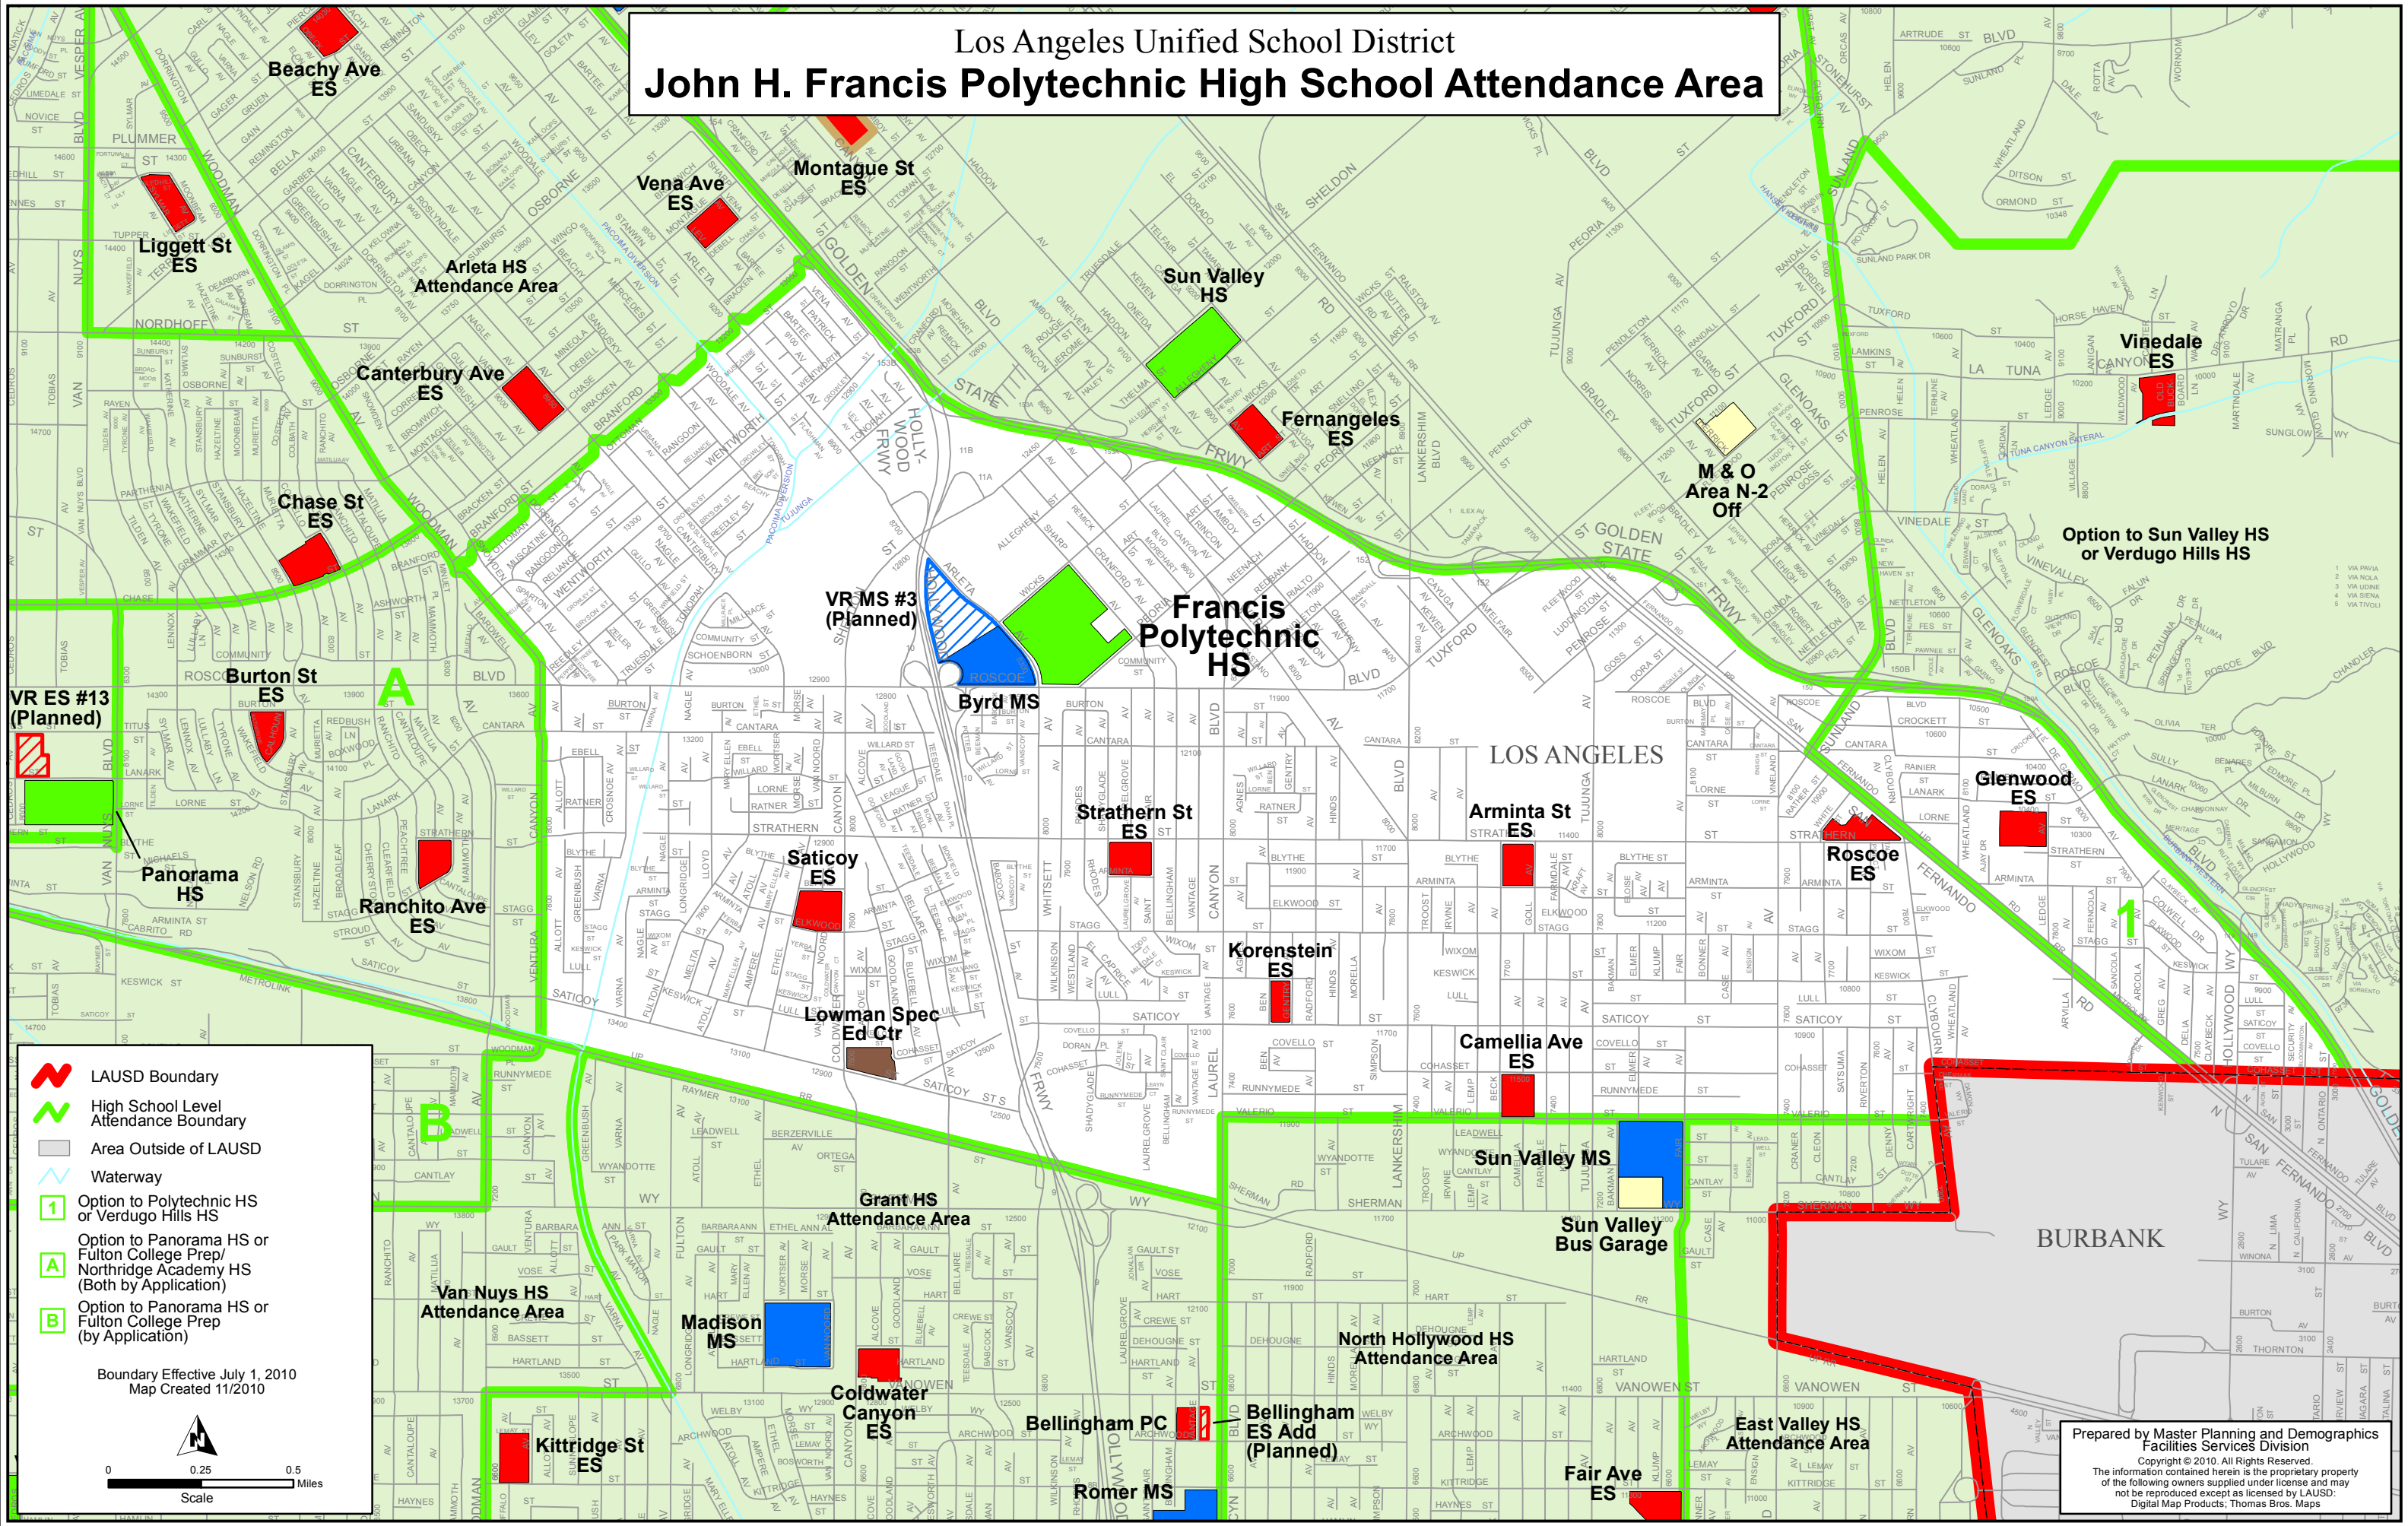

# Los Angeles Unified School District John H. Francis Polytechnic High School Attendance Area

**LAUSD Boundary**

**High School Level Attendance Boundary**

Area Outside of LAUSD

Waterway

1 Option to Polytechnic HS or Verdugo Hills HS

A Option to Panorama HS or Fulton College Prep/Northridge Academy HS (Both by Application)

B Option to Panorama HS or Fulton College Prep (by Application)

Boundary Effective July 1, 2010  
Map Created 11/2010

0 0.25 0.5 Miles  
Scale

Prepared by Master Planning and Demographics  
Facilities Services Division  
Copyright © 2010. All Rights Reserved.  
The information contained herein is the proprietary property  
of the following owners supplied under license and may  
not be reproduced except as licensed by LAUSD:  
Digital Map Products, Thomas Bros. Maps